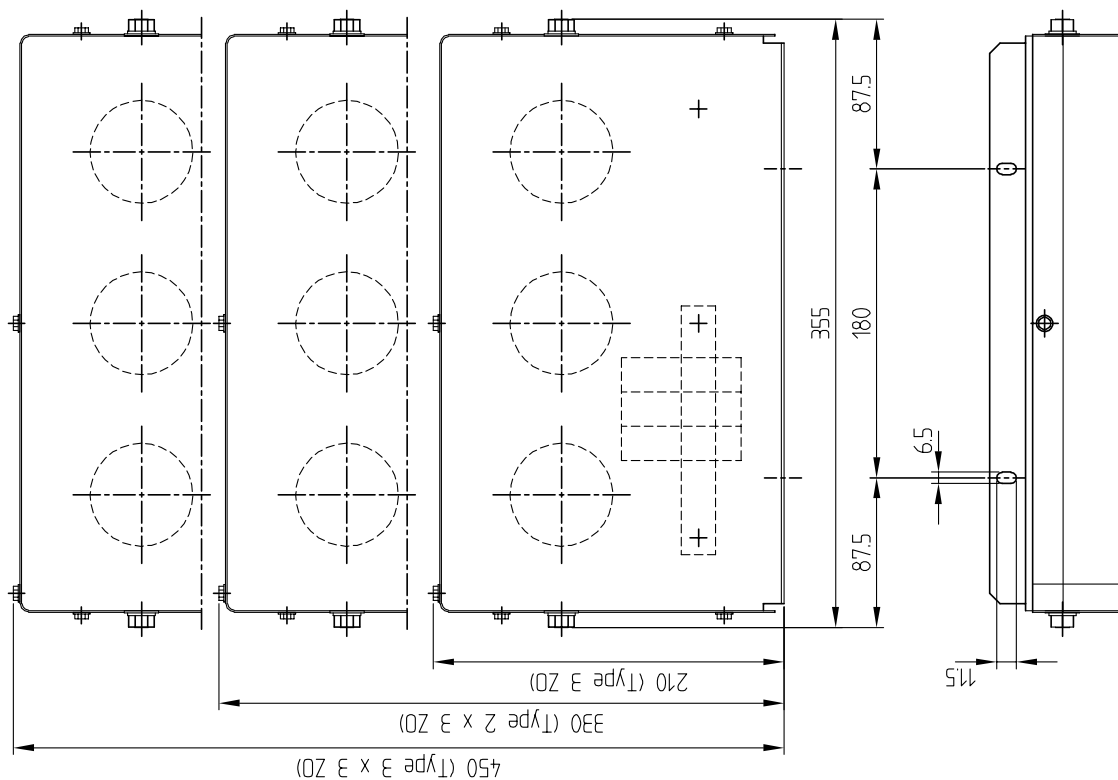

Coiled strip resistors type ZO

Drawing case IP20 type 3ZO/2x3ZO/3x3ZO

Tolerances: DIN 40680
electric zinc steel, plated blue