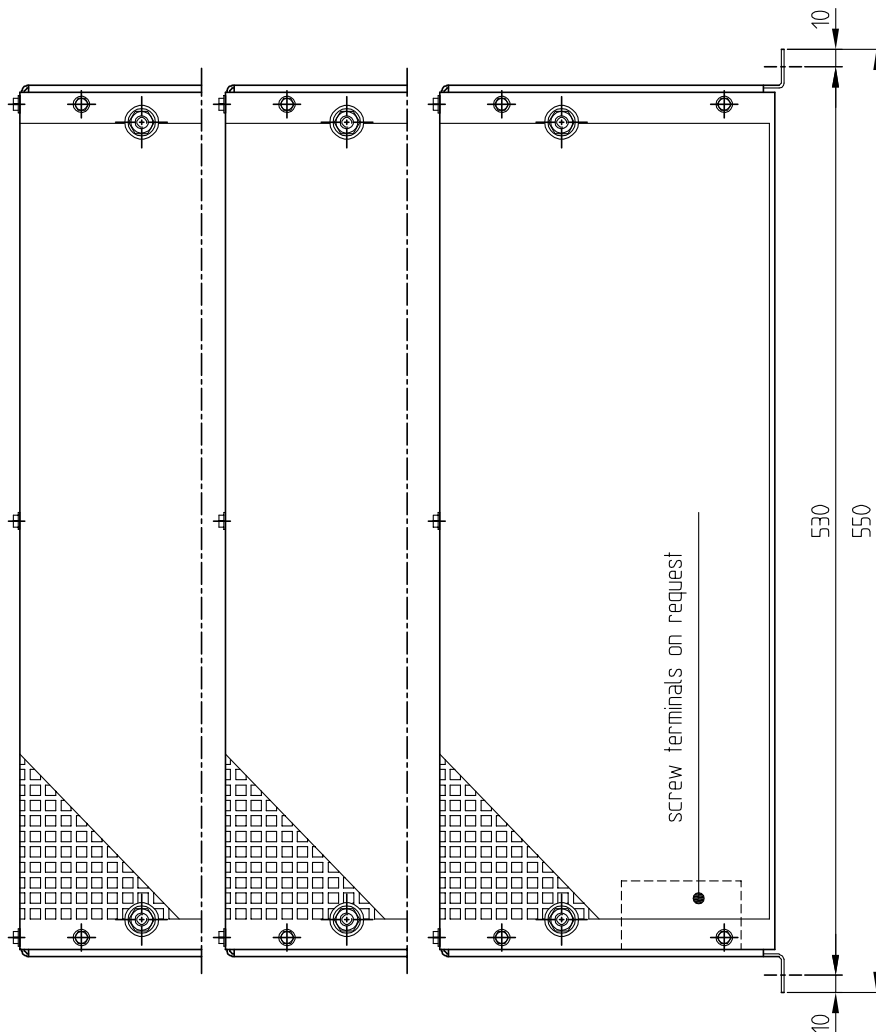

Coiled strip resistors type ZO

Drawing case IP20 type 3ZO/2x3ZO/3x3ZO

Tolerances: DIN 40680
electric zinc steel, plated blue